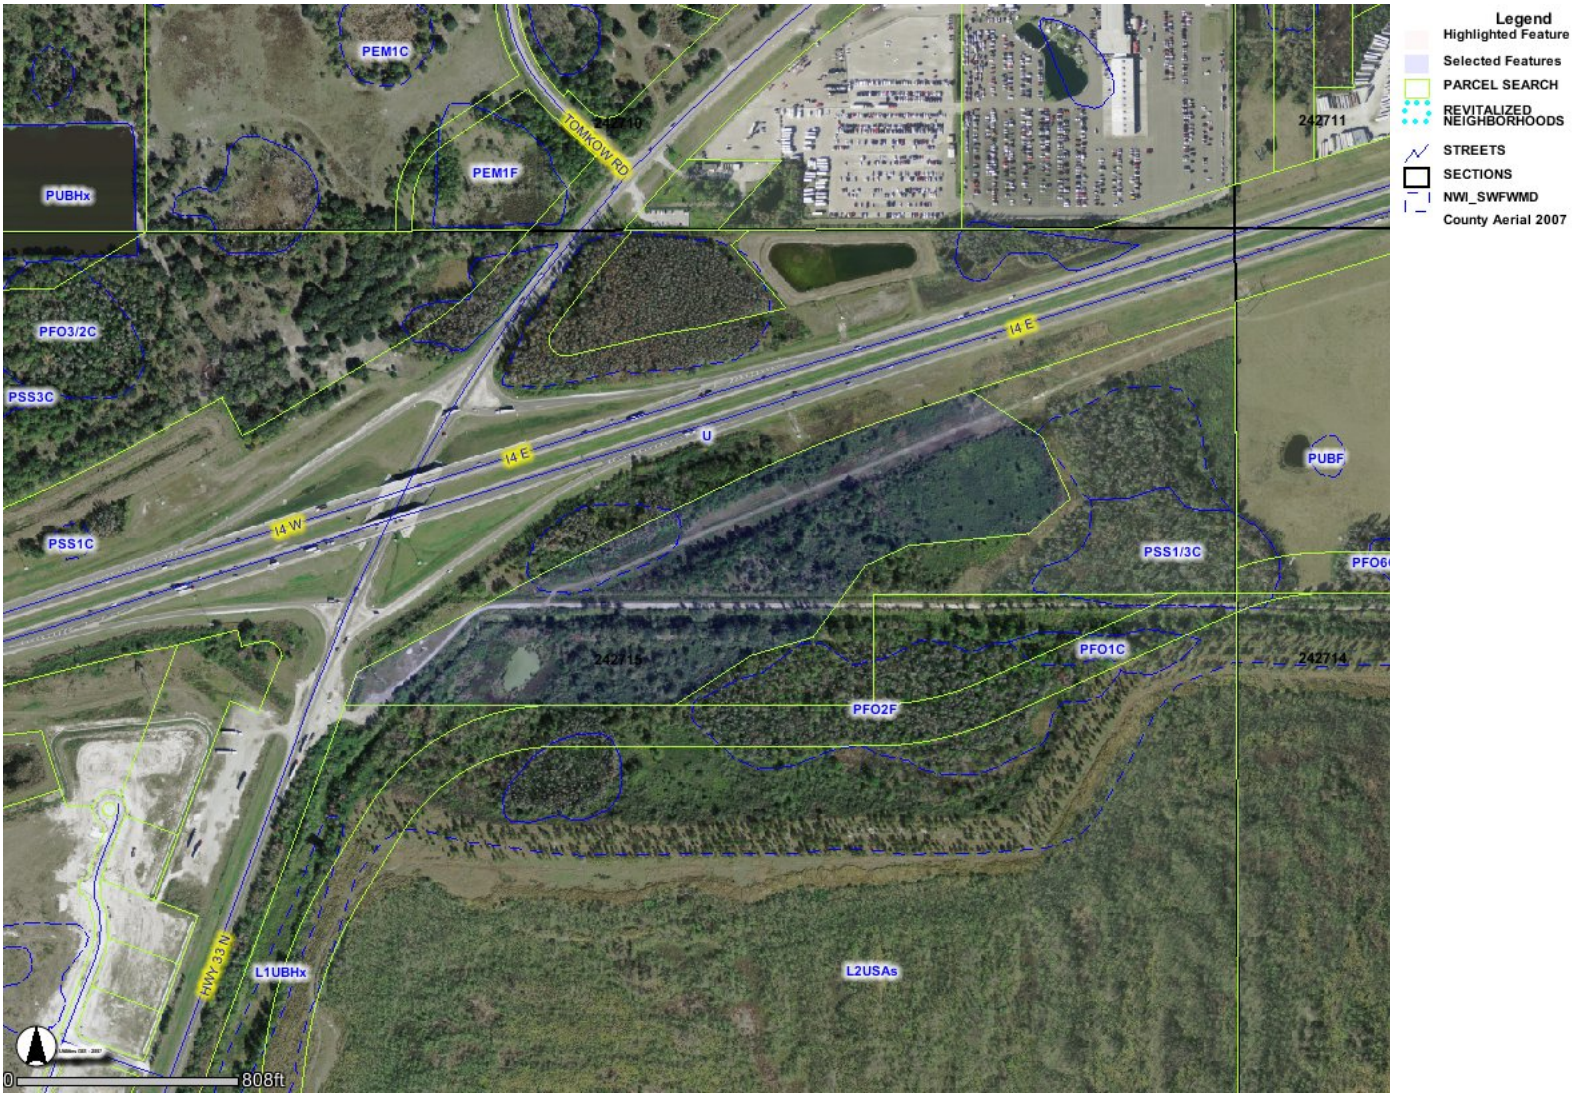

Polk County GIS Data Viewer

WYETH SE QUAD
Created by:
Scale 1in : 464.6359411764698 ft.