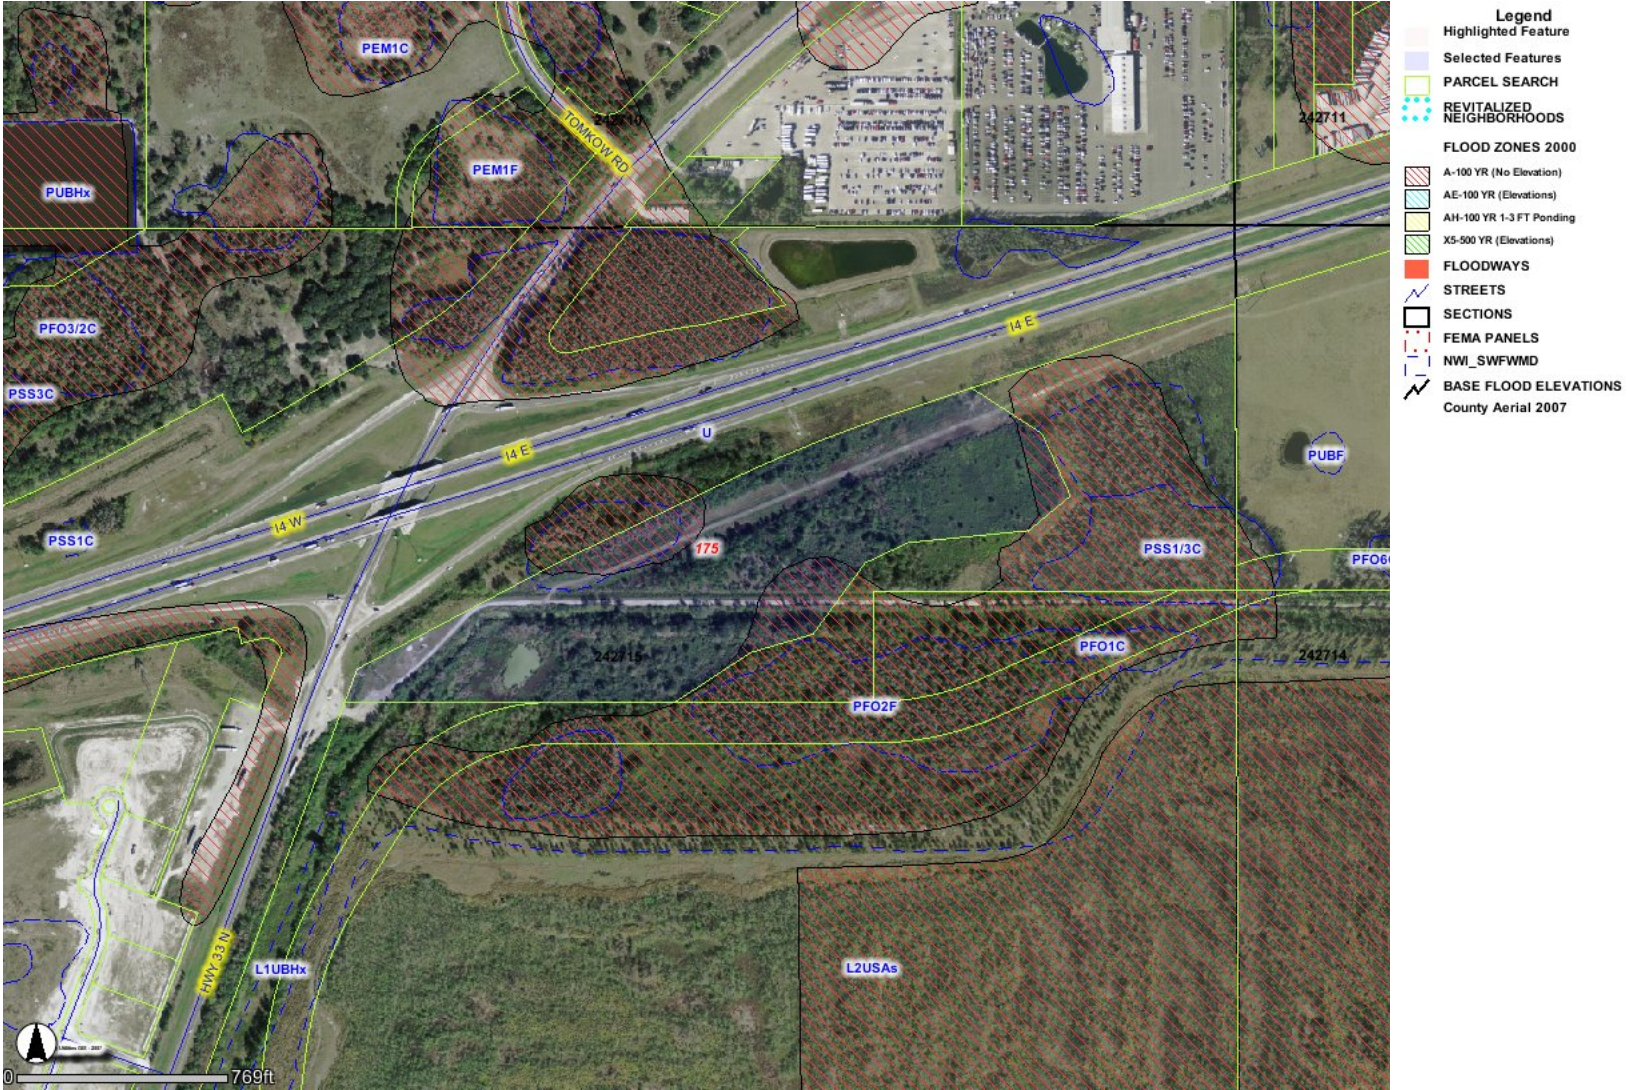

Polk County GIS Data Viewer

WYETH SE QUAD
 Created by:
 Scale 1in : 464.6359411764698 ft.