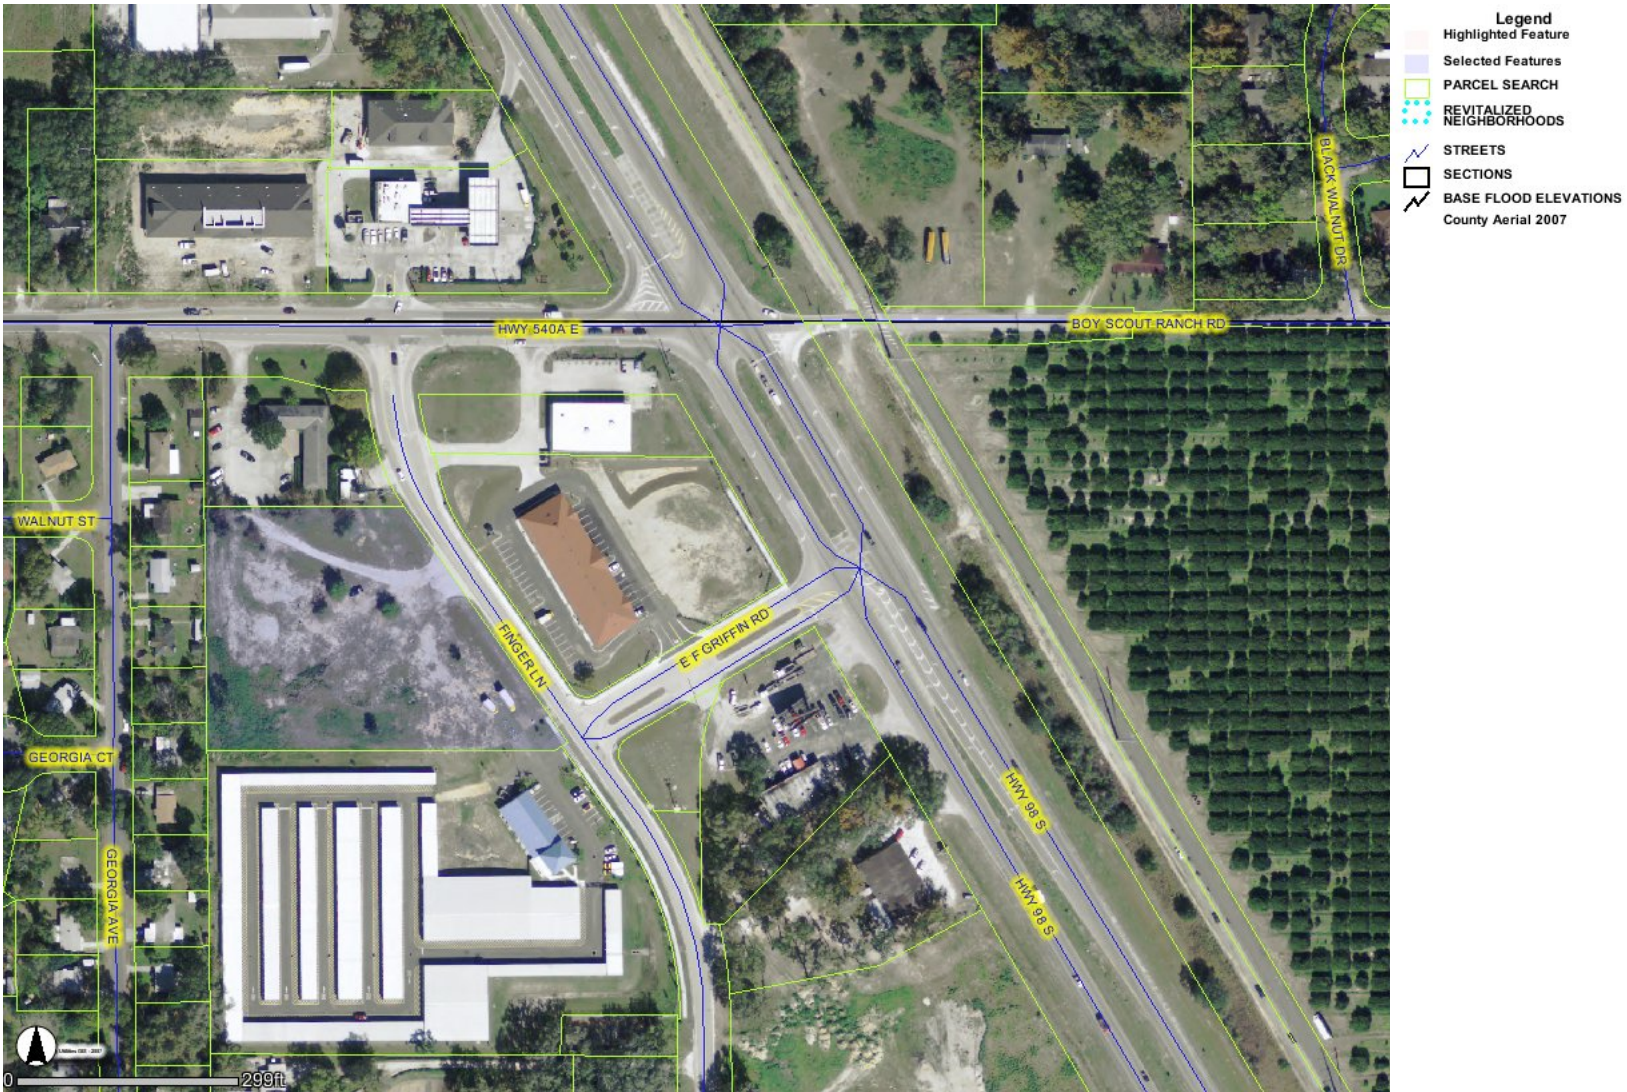

# E F GRIFFIN

Created by:

Scale 1in : 172.1869382372893 ft.